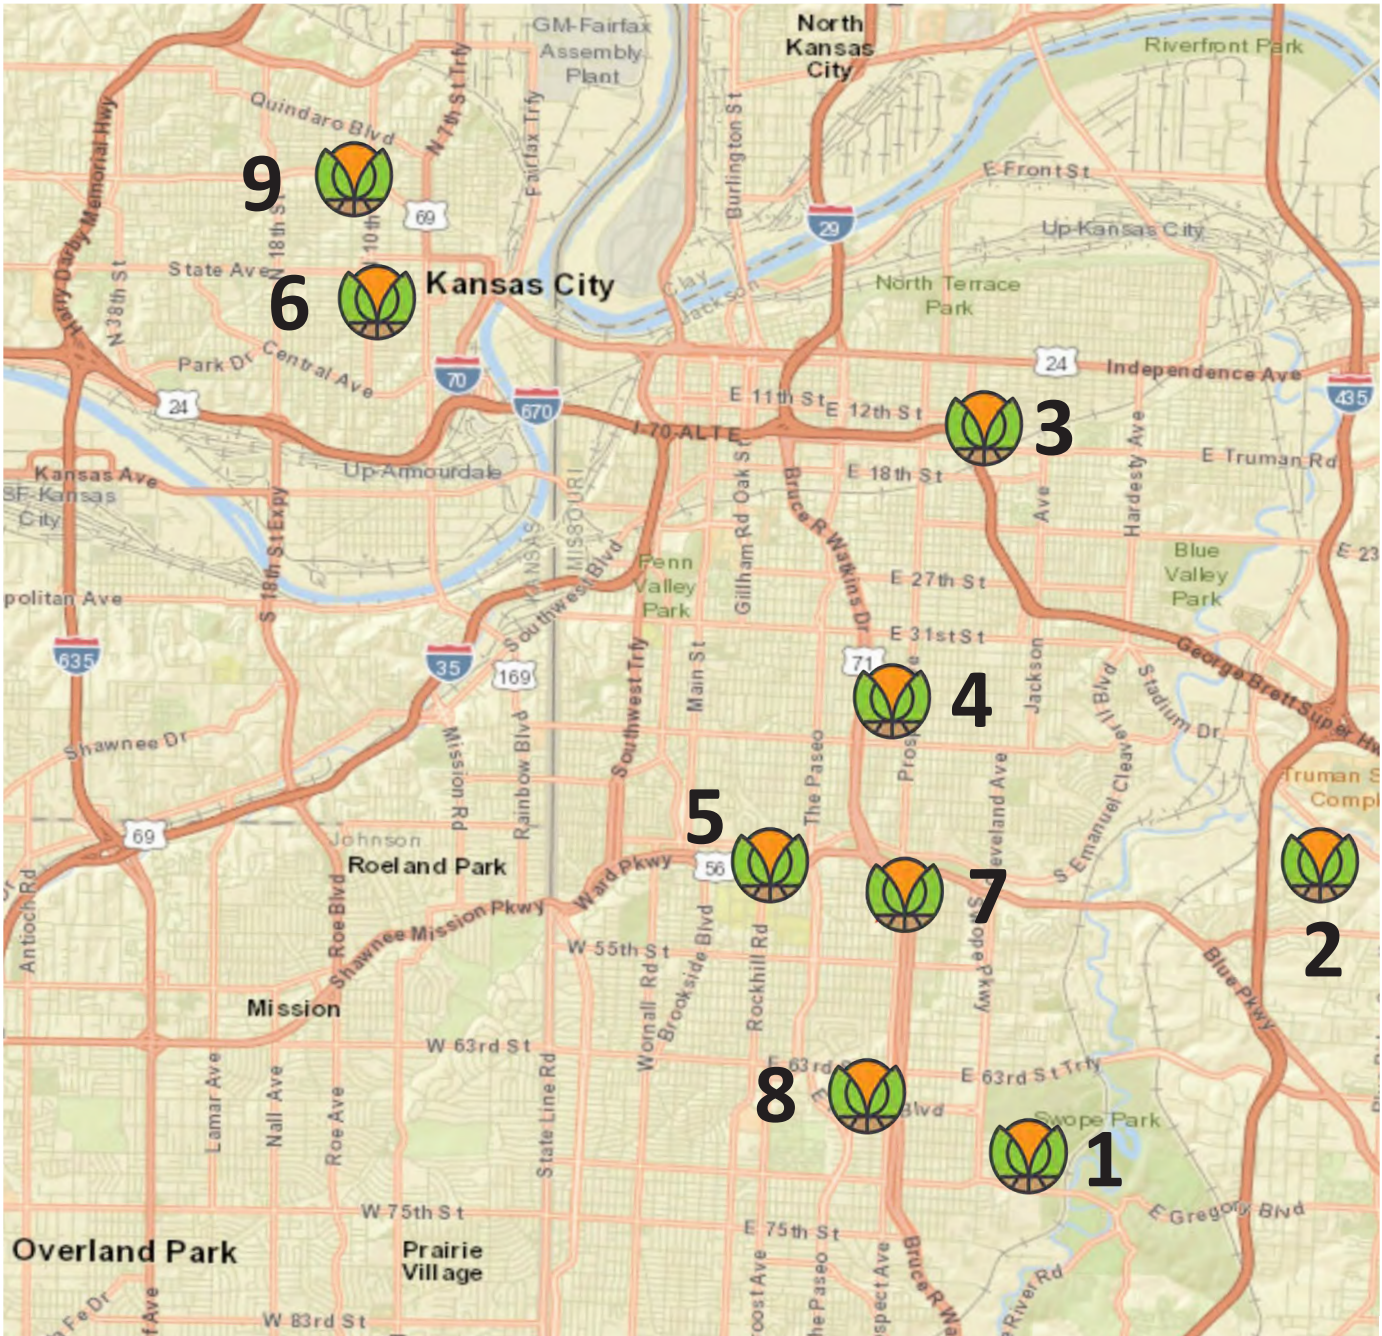

Rent A Plot Gardens

KCCG
KANSAS CITY COMMUNITY GARDENS

www.kccg.org

KCCG Rent A Plot Locations

1

Swope Park
6917 Kensington
Kansas City, MO 64132
62 ground plots - 55 raised beds
Fenced Garden

2

Eastwood Hills
8100 Ozark Road
Kansas City, MO 64129
80 ground plots - 44 raised beds
Fenced Garden

3

Freeway Park
1402 Indiana
Kansas City, MO 64127
78 ground plots - 20 raised beds
Fenced Garden

4

Ivanhoe/Richardson
3515 Park
Kansas City, MO 64109
42 ground plots - 20 raised beds
Fenced Garden

5

Kauffman Legacy Park
4750 Troost Ave.
Kansas City, MO 64110
63 raised beds
Unfenced Garden