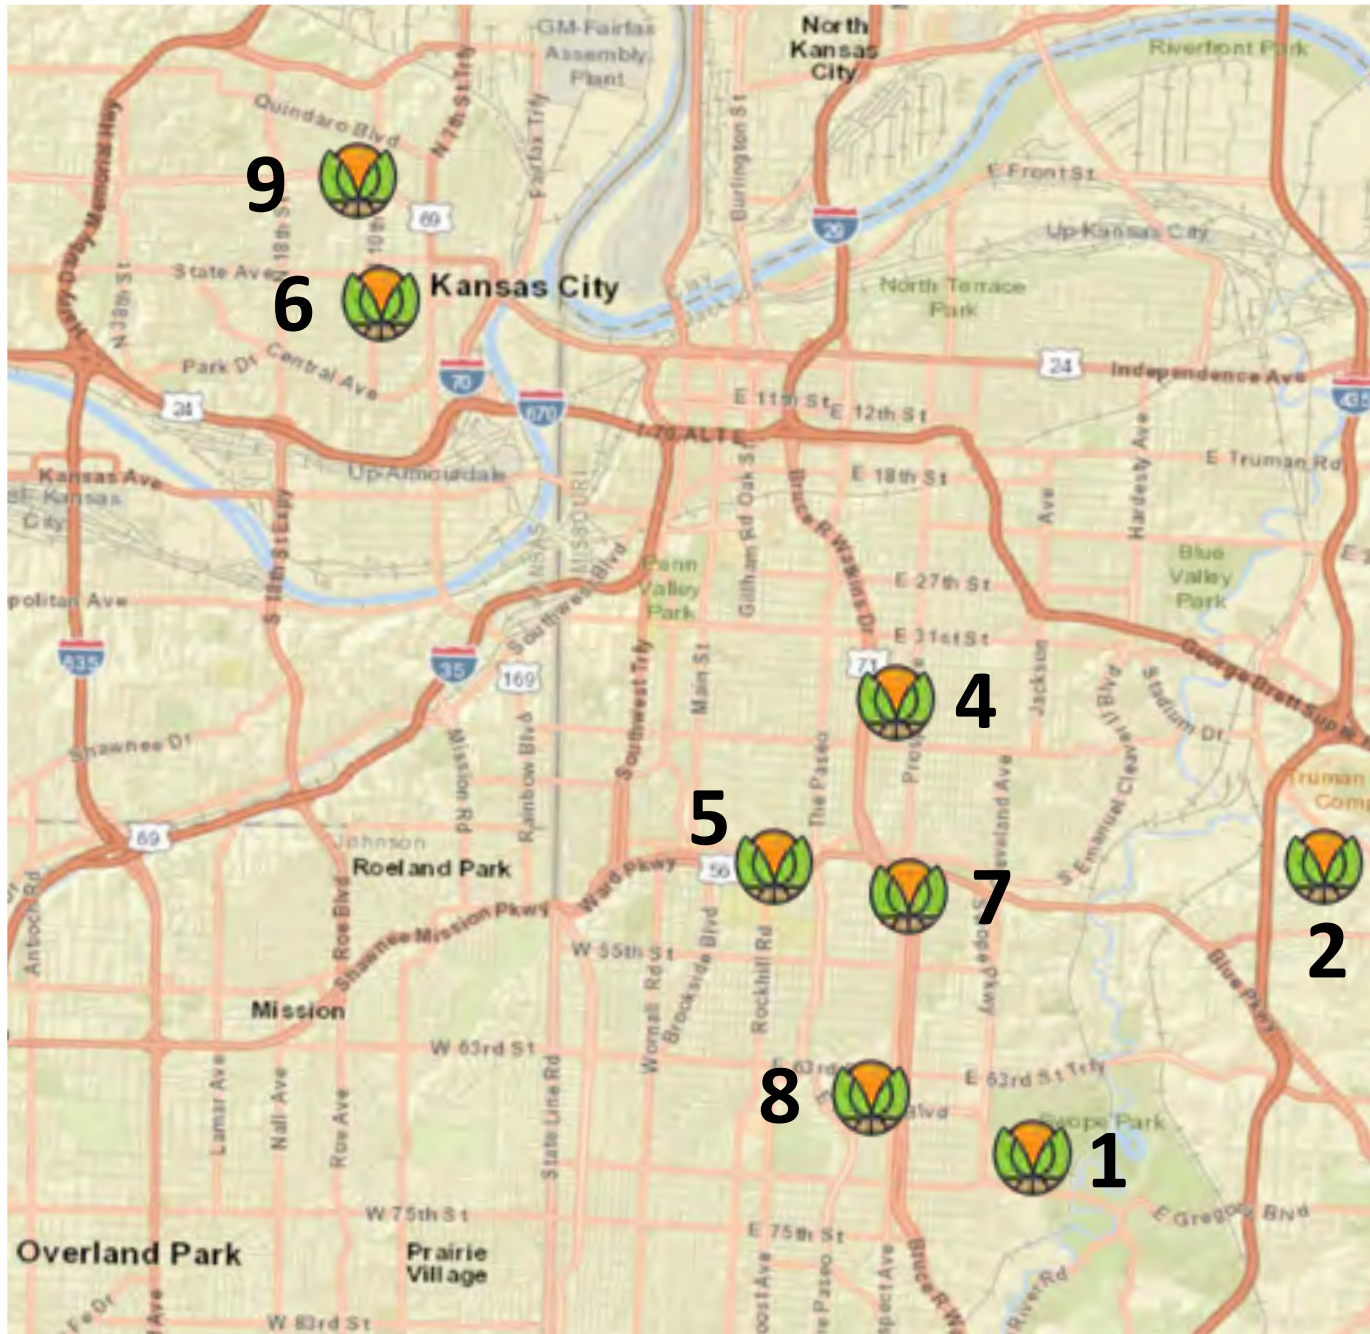

To join the fun, visit
www.kccg.org/volunteer

Rent A Plot Gardens

www.kccg.org

KCCG Rent A Plot Locations

KCCG
KANSAS CITY COMMUNITY GARDENS

1

Swope Park
6917 Kensington
Kansas City, MO 64132
62 ground plots - 55 raised beds
Fenced Garden

2

Eastwood Hills
8100 Ozark Road
Kansas City, MO 64129
80 ground plots - 44 raised beds
Fenced Garden

3

Ivanhoe/Richardson
3515 Park
Kansas City, MO 64109
42 ground plots - 20 raised beds
Fenced Garden

4

Kauffman Legacy Park
4750 Troost Ave.
Kansas City, MO 64110
63 raised beds
Unfenced Garden